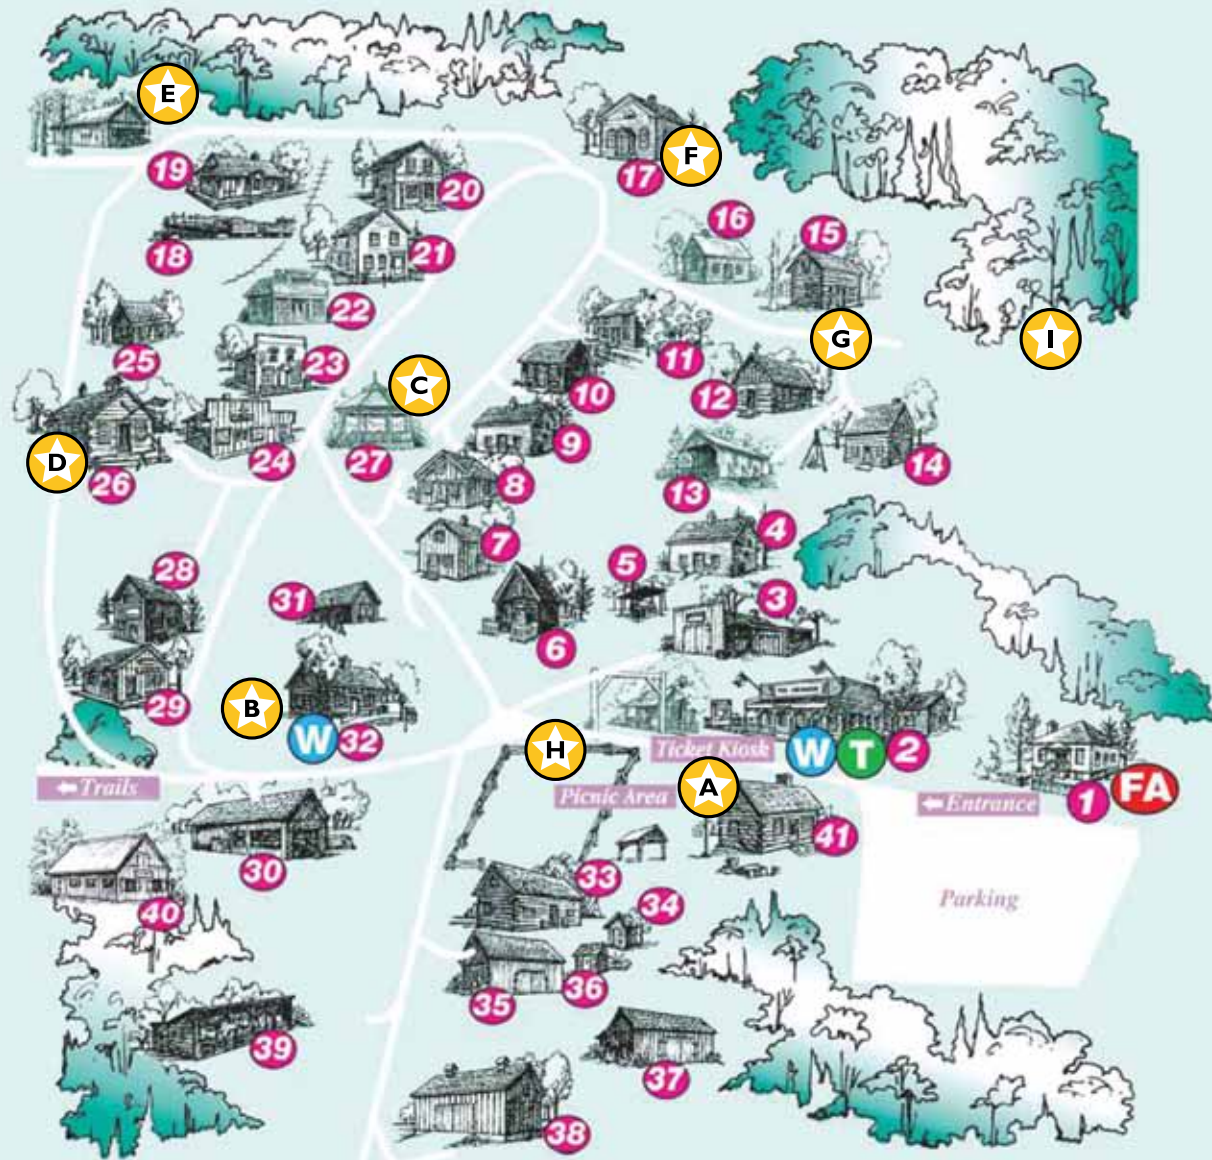

Festival Map

- ★ Featured Locations
- W Washrooms
- FA First Aid/Lost & Found
- T Telephone

- | | | |
|---|---|---|
| <ul style="list-style-type: none"> 1 Potts Building 2 Ironwood Tea House 3 Blacksmith Shop 4 Blacksmith's House 5 Bake Oven 6 Tailor Shop 7 Marr Shop 8 Seth Fothergill's Print Shop 9 Misener House 10 Albrecht Seip Boot & Harness Shop 11 Bamberger House 12 Log Chapel 13 Covered Bridge 14 Native Home | <ul style="list-style-type: none"> 15 Trading Post 16 Queen's Rangers' Cabin 17 Mountsberg Church 18 TH&B Locomotive 103 19 Jerseyville Railway Station 20 Drug Store 21 Gillen House 22 Hardware Store 23 McRoberts Dry Goods Store 24 General Store 25 Ice House 26 Cathcart School #24 27 Bandstand 28 George Potts' Spinning Wheel Shop | <ul style="list-style-type: none"> 29 Cabinetmaker's Shop 30 Sawmill 31 Inn Drive Shed 32 D'Aubigny Inn 33 Lockhart Log House 34 Smokehouse 35 Farm Barn 36 Log Outhouse 37 Carriage Barn 38 Agricultural Barn 39 Farm Drive Shed 40 Planing Mill 41 Gift Shop |
|---|---|---|

★ SUMMER STAGE

- Cary Fagan**
10:45 a.m. (7+)
- Ken Roberts**
12:00 p.m. (7+)
- Sylvia McNicoll**
1:15 p.m. (10+)
- Chantale Groulx**
2:15 (5+)
- Kelley Armstrong**
3:00 p.m. (13+)

★ BANDSTAND

- TURKEY Rhubarb**
10:00 a.m. (preschool +)
- Loris Lesynski**
11:00 a.m. (preschool +)
- Eddie Douglas**
12:00 p.m. (preschool+)
- Dennis Lee**
1:15 p.m. (All ages)
- Richard Scrimger**
2:30 pm (8+)

★ LOCKHART MEADOW

- Activity Centre:**
Colouring, Stickers, Face Painting, Graffiti Wall
All day (All ages)
- Reading Centre for Preschoolers**
(Preschool)
- Classic Fairy Tales Puppet Show**
(All ages)

★ LARGE MEADOW

- Robert Blunsden**
10:30 am (All ages)
- Dan Medakovic**
11:30 am (10+)
- HPL Storytellers**
12:30 pm (All ages)
- Rod Nettagog**
1:15 pm (All ages)
- Paul Fralick**
2:15 pm (All ages)